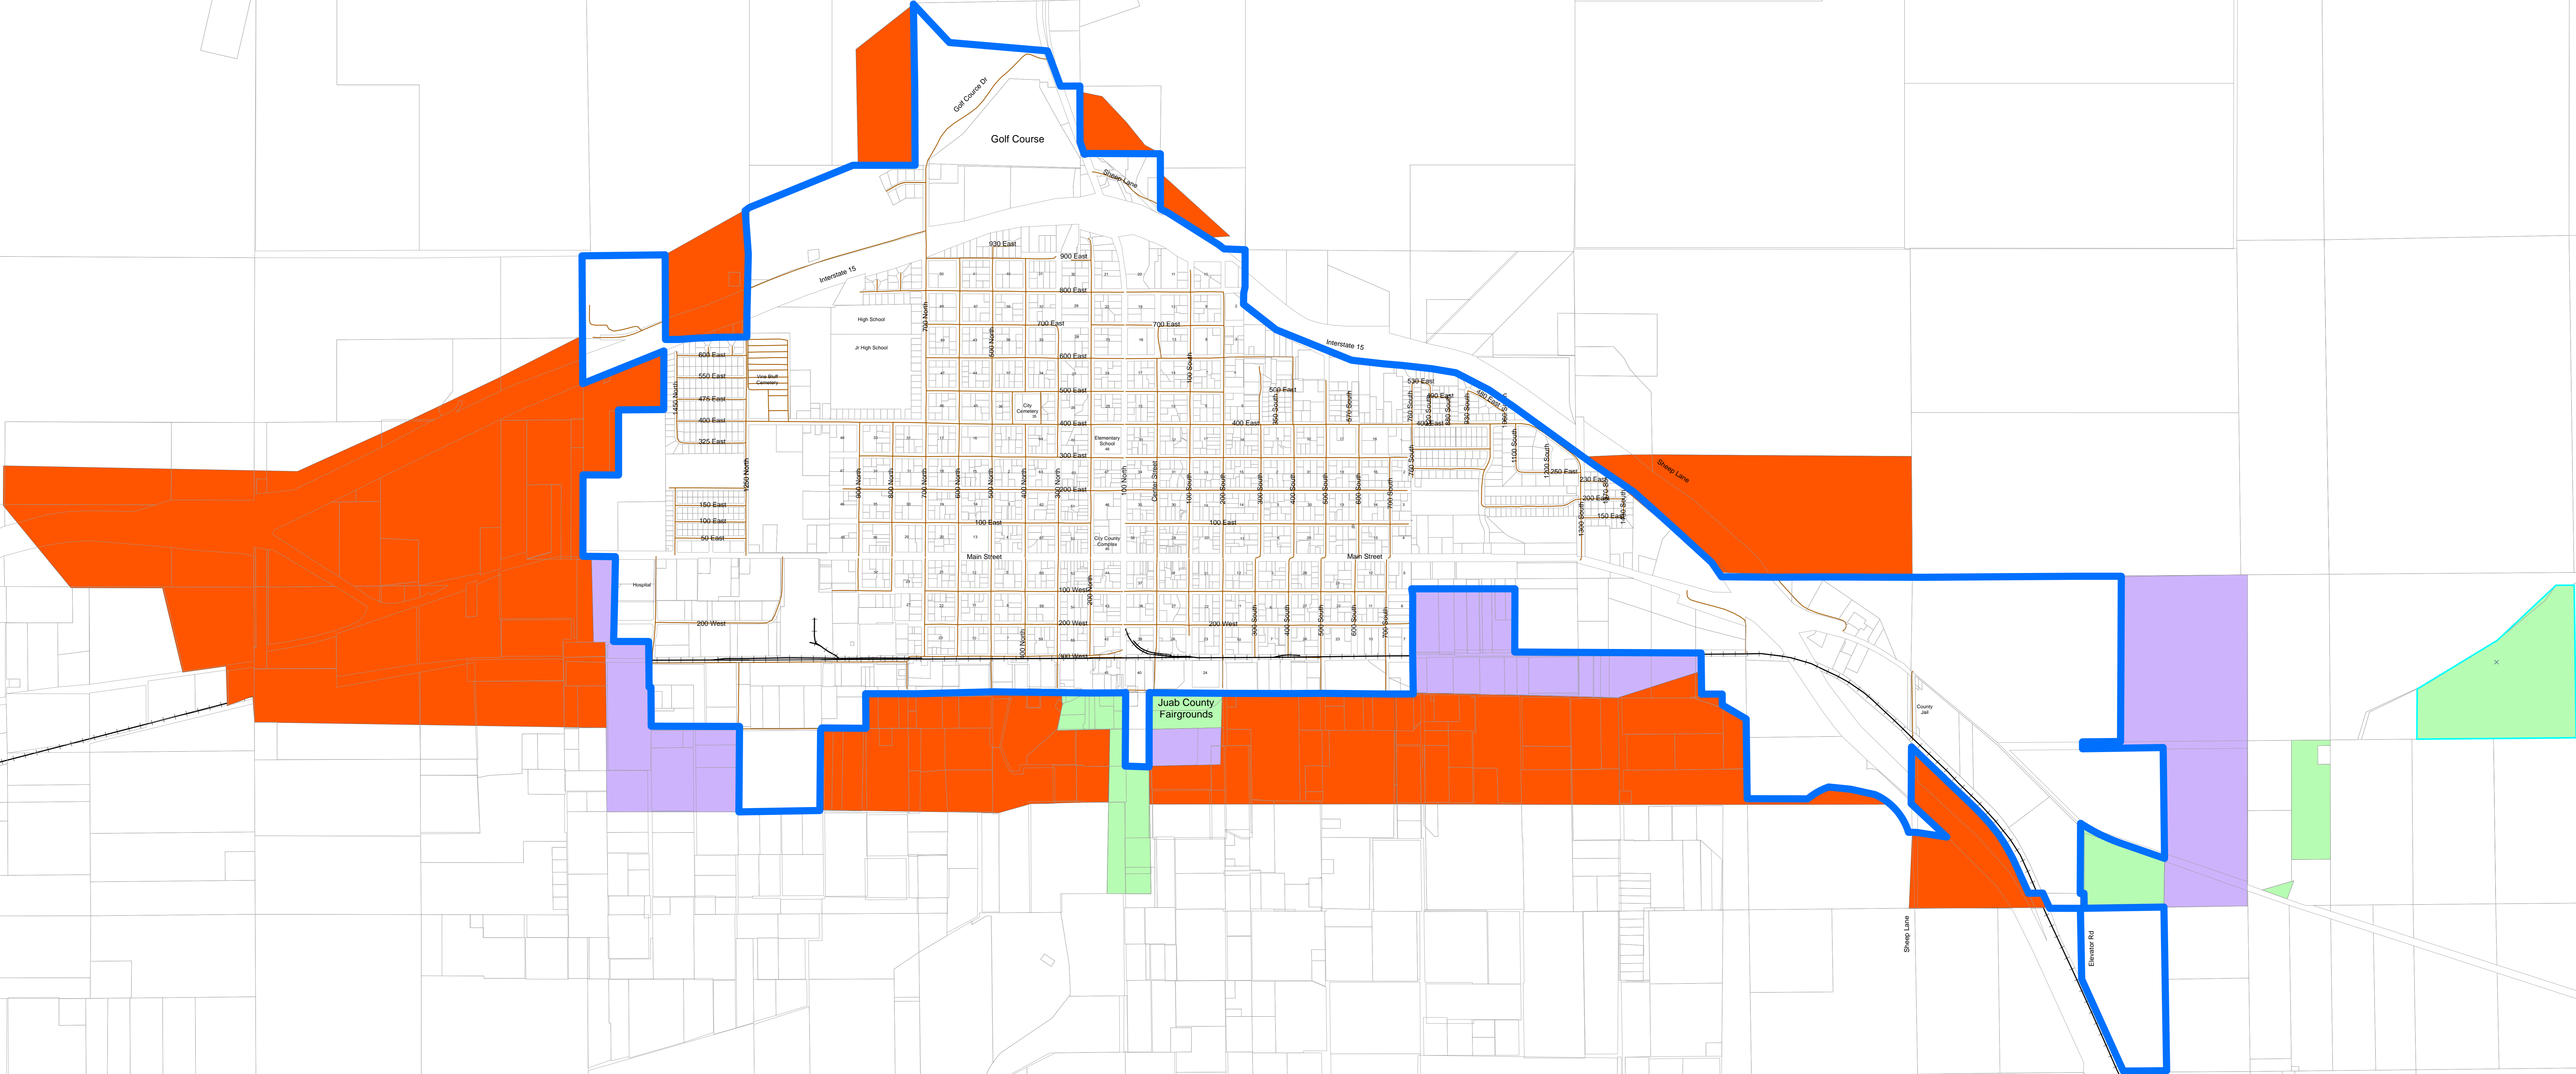

Annexation Policy Plan

July 2021

Legend
Nephi_Annex
Annex_Level

1	Green
2	Purple
3	Orange